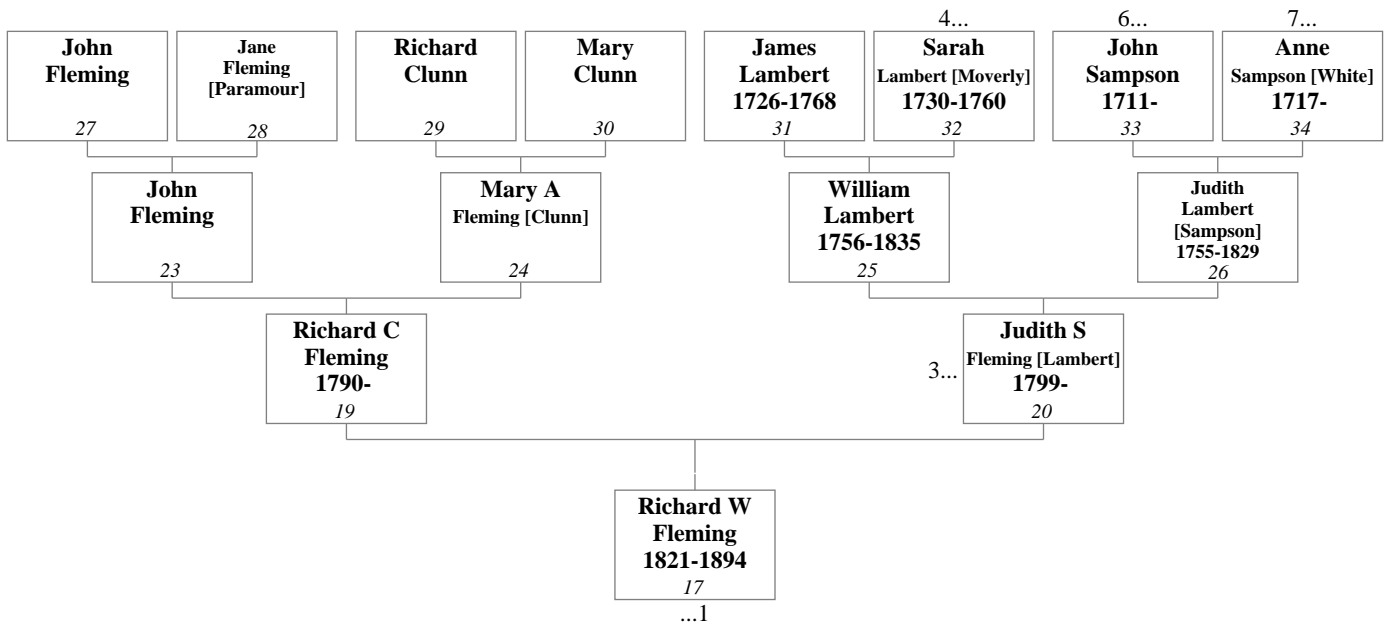

2. Richard Clunn Fleming and Judith Sampson Fleming [Lambert]