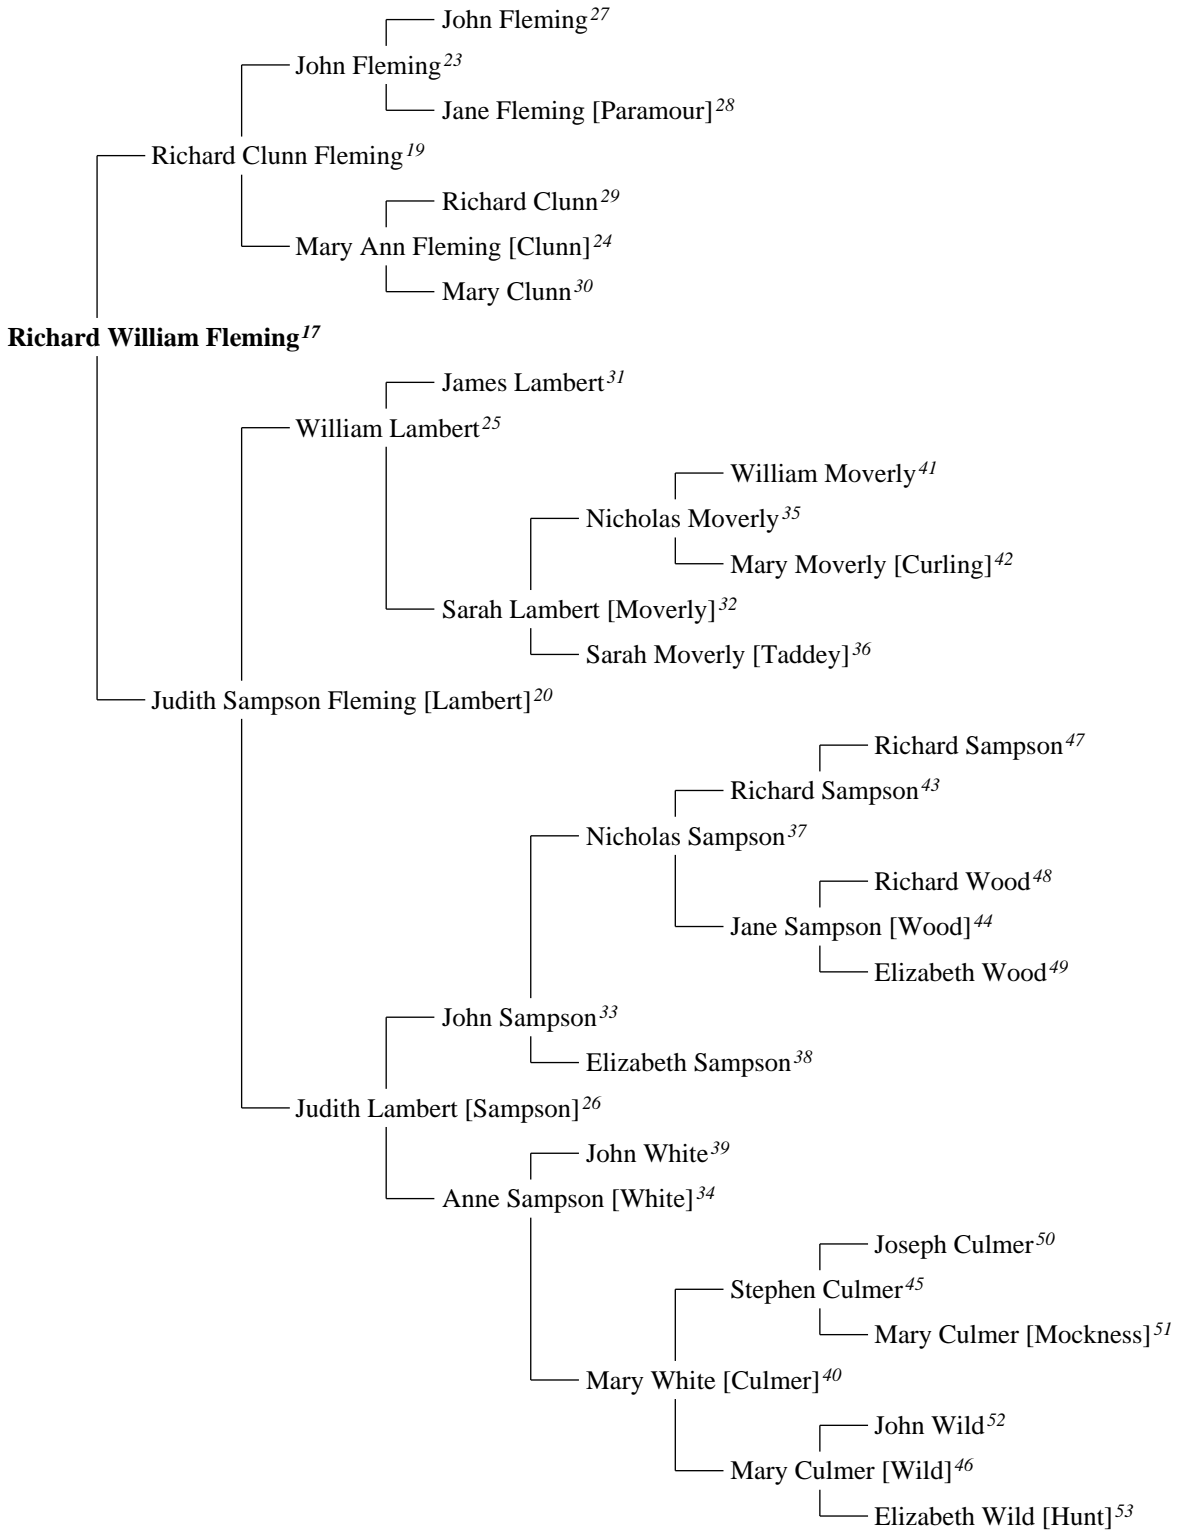

1. PATERNAL ANCESTRY